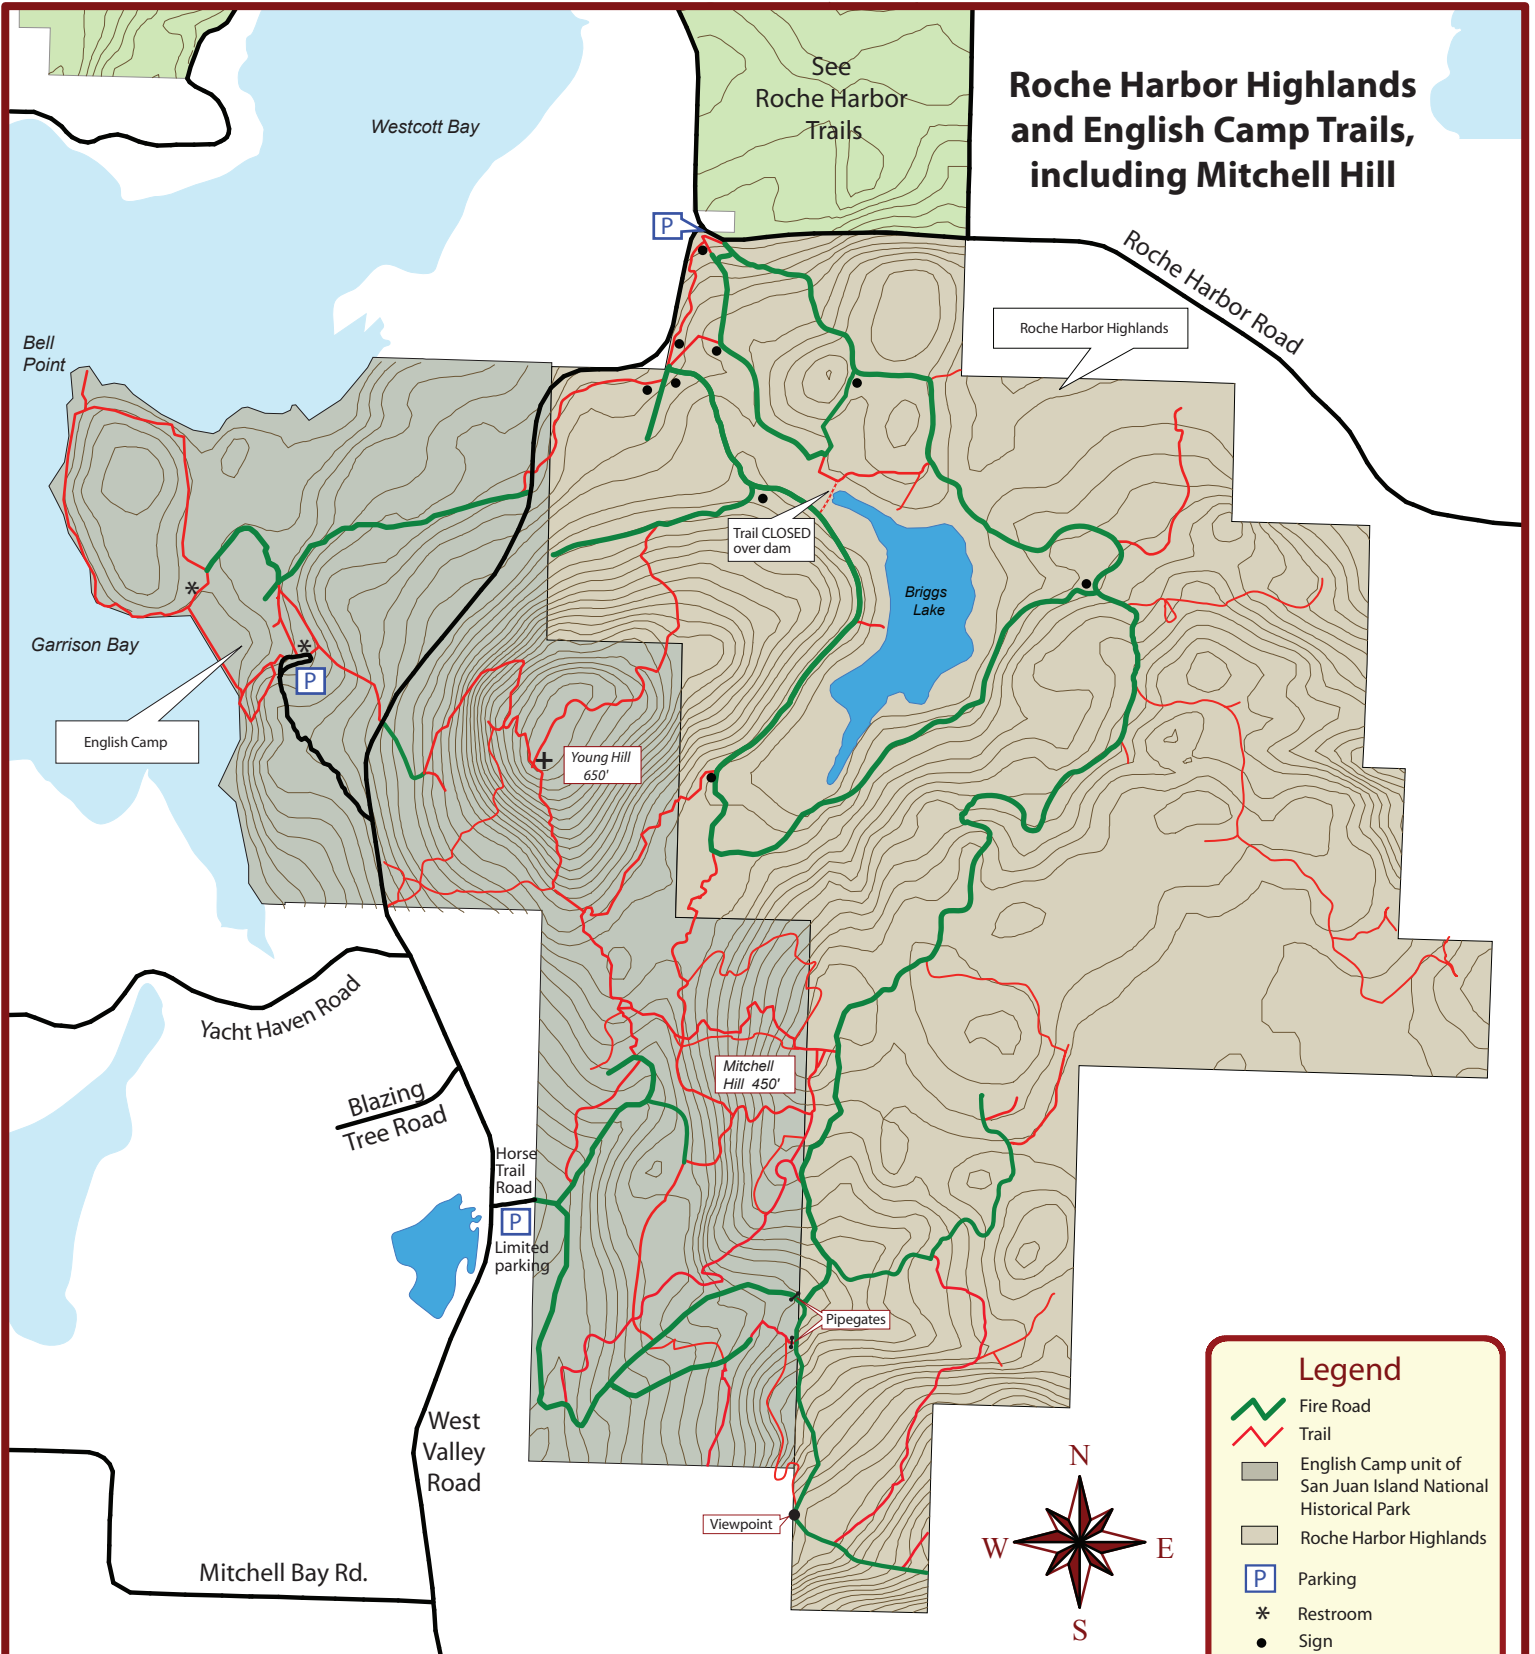

Roche Harbor Highlands and English Camp Trails, including Mitchell Hill

Legend

- Fire Road
- Trail
- English Camp unit of San Juan Island National Historical Park
- Roche Harbor Highlands
- Parking
- Restroom
- Sign
- Road
- 20ft Contours

www.sanjuanislandtrails.org
RHH-EC-Printonxy 9-8-11

SAN JUAN ISLAND TRAILS COMMITTEE
 User assumes all risk associated with the use of this map. As with all maps and related data, inaccuracies may exist and conditons may and do change. Map does not show all trails. You may spend more time hiking than you anticipate.